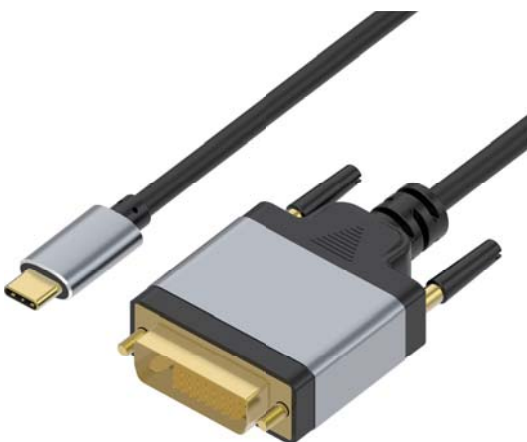

# LAN Dongle

Input: USB3.1 Male  
Output: 2.5G RJ45

Input: USB3.0 A Male  
Output: 2.5G RJ45

Input: USB3.1 Male  
Output: 3\*USB3.0+RJ45

Input: USB3.1 Male  
Output: RJ45

Input: USB3.1 Male  
Output: RJ45

Input: USB3.1 Male  
Output: RJ45+PD

# USB\_C CABLE

Input: USB3.1 Male  
Output: HDMI A Male

Input: USB3.1 Male  
Output: DisplayPort Male

Input: USB3.1 Male  
Output: HDMI A Male

Input: USB3.1 Male  
Output: HDMI A Male

Input: USB3.1 Male  
Output: DVI Male

Input: USB3.1 Male  
Output: VGA Male