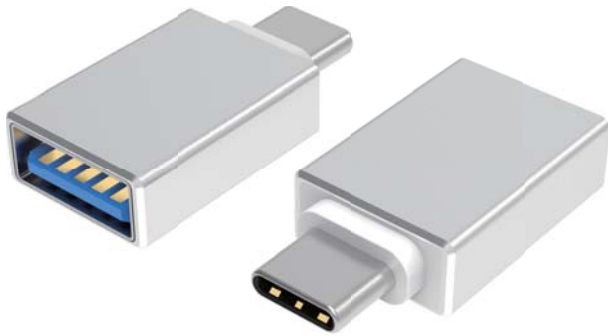

Adapter

Input: TYPE C Male
Output: USB3.0 A Female