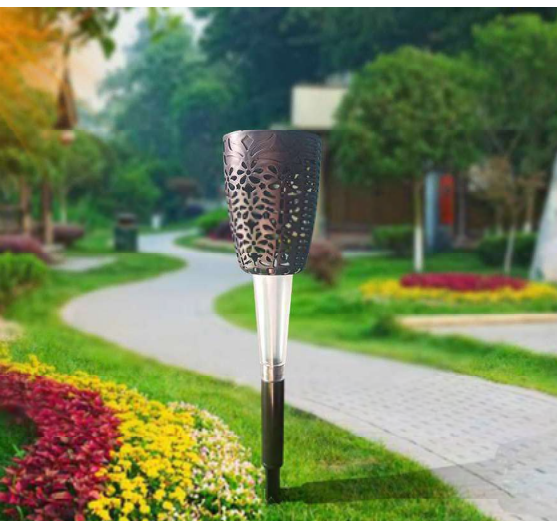

Product Name	Solar Lantern Light
Product Model	SLL-DL-012-003
Application	Outdoor
Power Source	Solar
Solar Panel	0.35W/2V
LED Qty.	12pcs
Luminous Colour	Warm White(2700-3200K)
Product Size	72*72*335mm
Waterproof	IP65
Operation Mode	Switch
Certification	CE/FCC/ROHS/UKCA