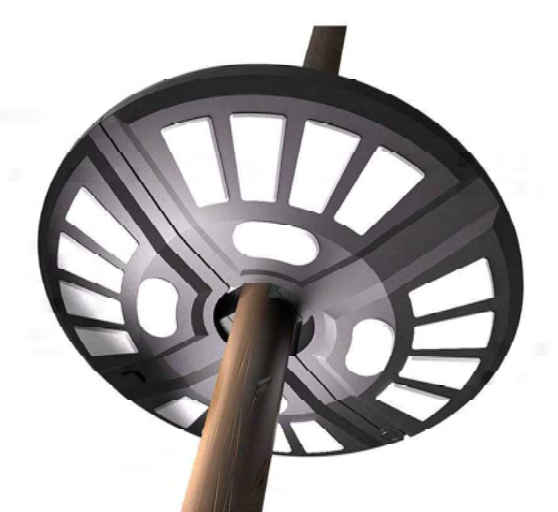

Product Name	Umbrella Light
Product Model	SWL-SD-044-001
Application	Indoor/Outdoor
Power Source	AC/Batteries
Voltage	5V
Batteries	5AA
LED Qty.	44pcs
Luminous Colour	Cold White(6000-6500K)
Product Size	φ225*35mm
Operation Mode	Switch
Certification	CE/FCC/ROHS/UKCA