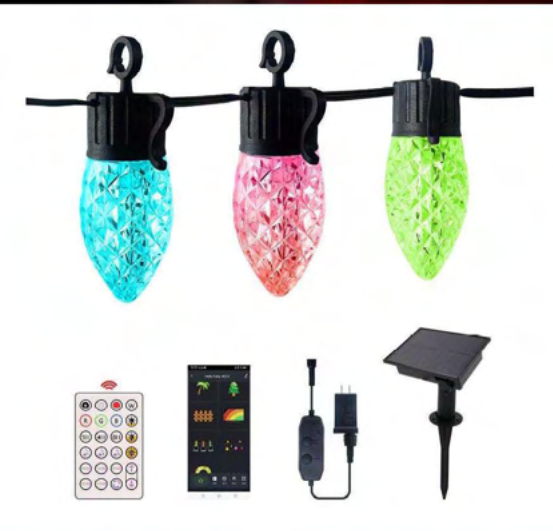

Product Name	Fairy String Light
Product Model	FSL-C9-025-001
Application	Indoor/Outdoor
Power Source	Solar/Electricity
Solar Panel	1.3W/5V
Bulb Qty.	25pcs/Option
Bulb Material	PC/PET
Luminous Colour	RGB
String Length	4.7m/15.42ft
Waterproof	IP65
Operation Mode	Switch/APP/Remote control
Certification	CE/FCC/ROHS/UKCA