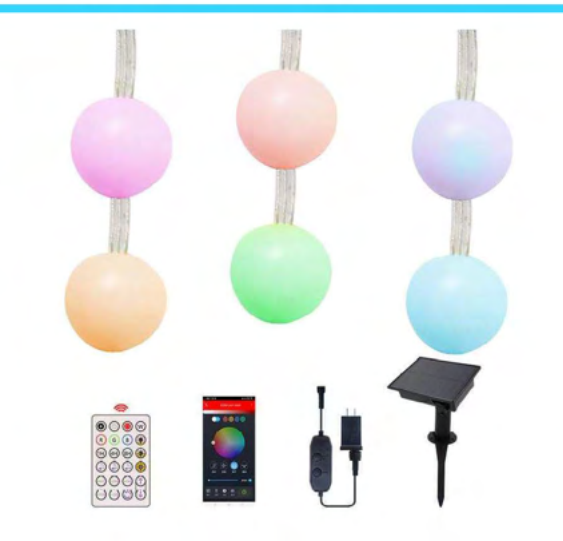

Product Name	Fairy String Light
Product Model	FSL-QPZ-025-002
Application	Indoor/Outdoor
Power Source	Solar/Electricity
Solar Panel	1.3W/5V
Bulb Qty.	25pcs/Option
Bulb Material	ABS
Luminous Colour	RGB
String Length	6.2m/20.3ft
Waterproof	IP65
Operation Mode	Switch/APP/Remote control
Certification	CE/FCC/ROHS/UKCA