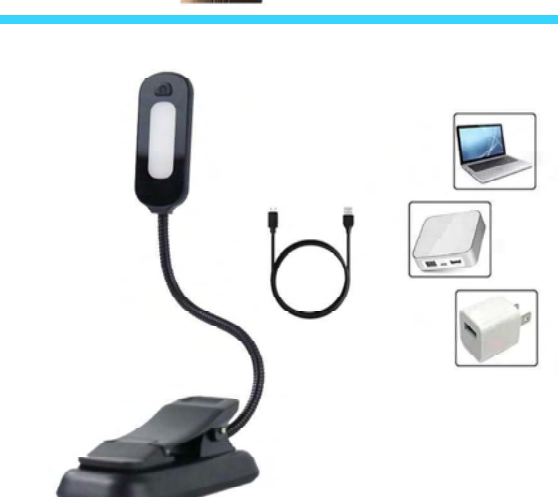

Product Name	Clip On Book Light
Product Model	CBL-SJD-012-001
Application	Indoor/Outdoor
Power Source	AC/Batteries
Voltage	5V
LED Qty.	12pcs
Luminous Colour	Warm/Cold White(2700-6500K)
Product Size	40*28*250mm
Light Source	LED
Operation Mode	Switch
Certification	CE/FCC/ROHS/UKCA